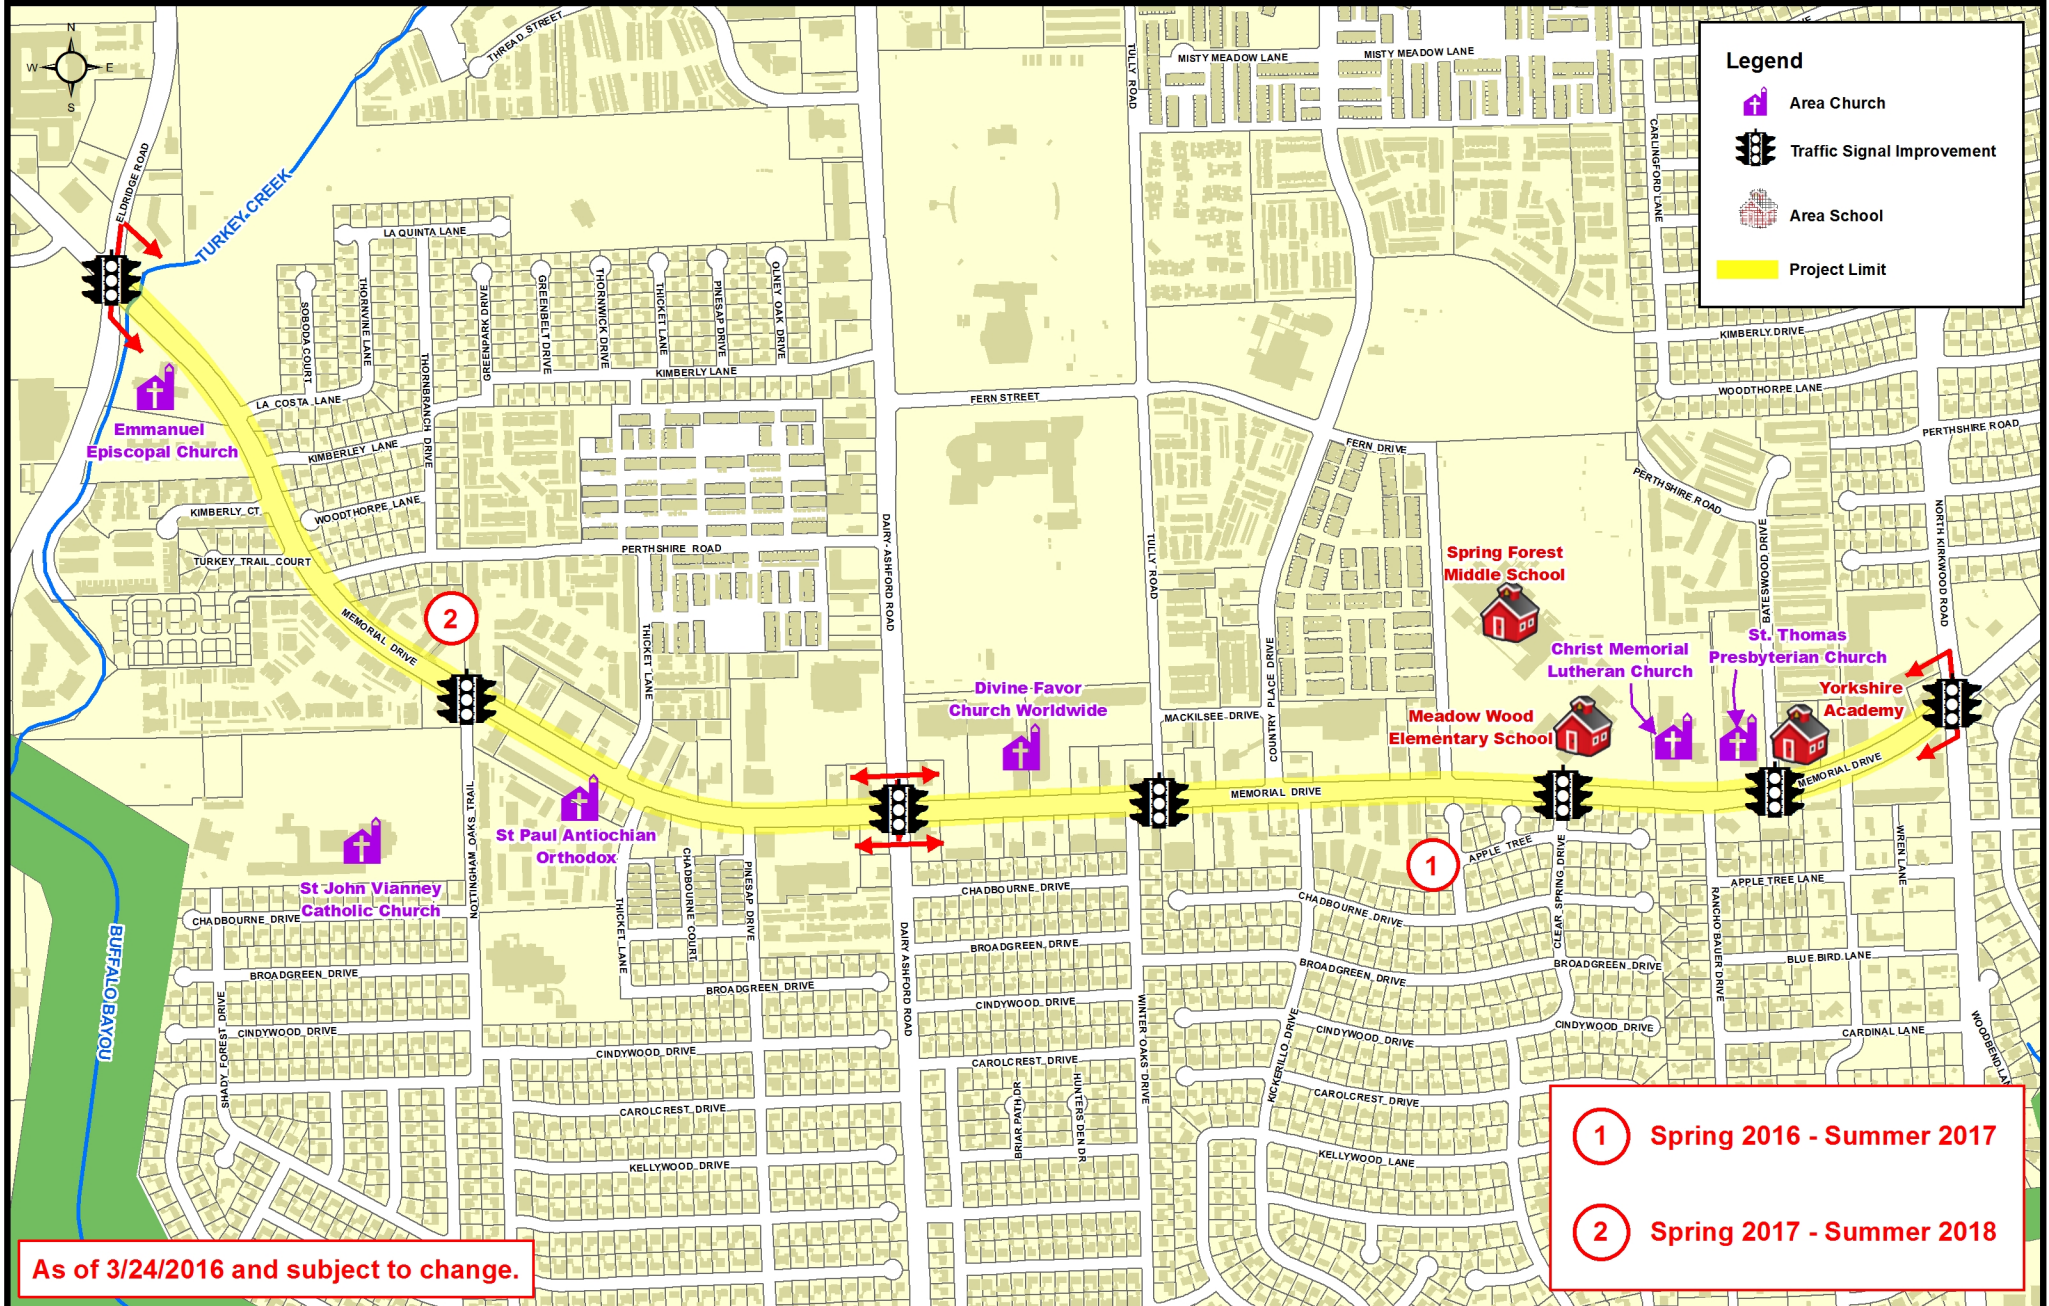

Reconstruction of Memorial Drive from Eldridge Pkwy to Kirkwood Rd

N-000798-0001-4

Legend

- Area Church
- Traffic Signal Improvement
- Area School
- Project Limit

1 Spring 2016 - Summer 2017

2 Spring 2017 - Summer 2018